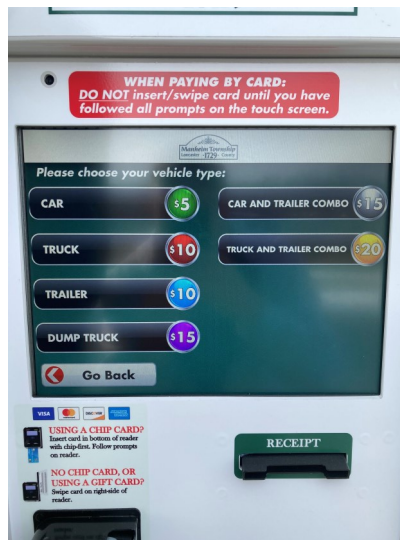

To Enter Site

1. Press green Access Facility.
Do not swipe card.

2. Choose your selection.

3. Verify purchase and press Pay Now.

To Enter Site

4. Select Access Card

5. Swipe your Access Card.

6. Collect receipt. Gate will open.