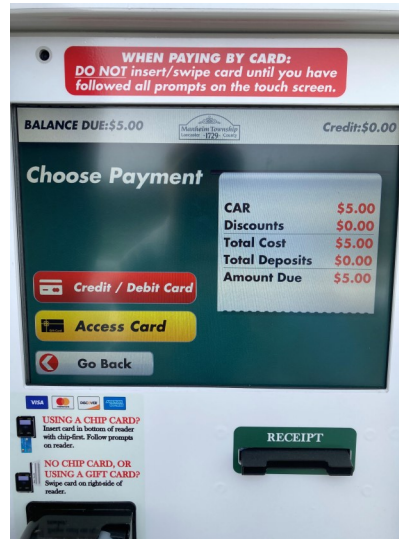

To Enter Site

1. Press green Access Facility.
Do not swipe card.

2. Choose your selection.

3. Verify purchase and press Pay Now.

To Enter Site

4. Select Access Card

5. Swipe your Access Card.

6. Collect receipt. Gate will open.