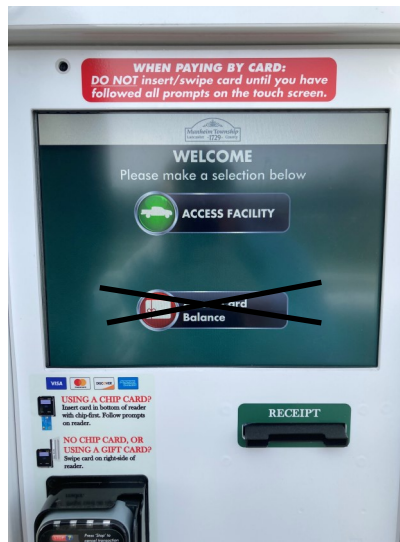

To Enter Site

1. Press green Access Facility.
Do not swipe card.

2. Choose your selection.

3. Verify purchase and press Pay Now.

To Enter Site

4. Select Access Card

5. Swipe your Access Card.

6. Collect receipt. Gate will open.