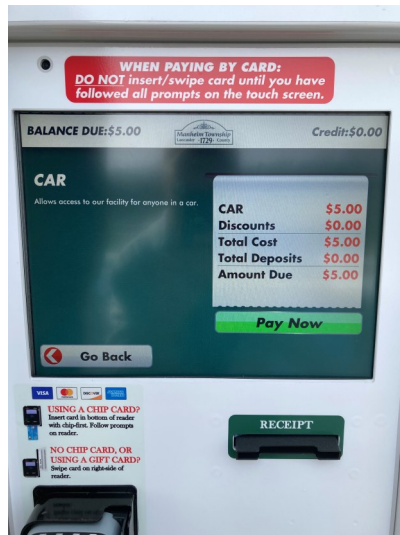

To Enter Site

1. Press green Access Facility.
Do not swipe card.

2. Choose your selection.

3. Verify purchase and press Pay Now.

To Enter Site

4. Select Access Card

5. Swipe your Access Card.

6. Collect receipt. Gate will open.